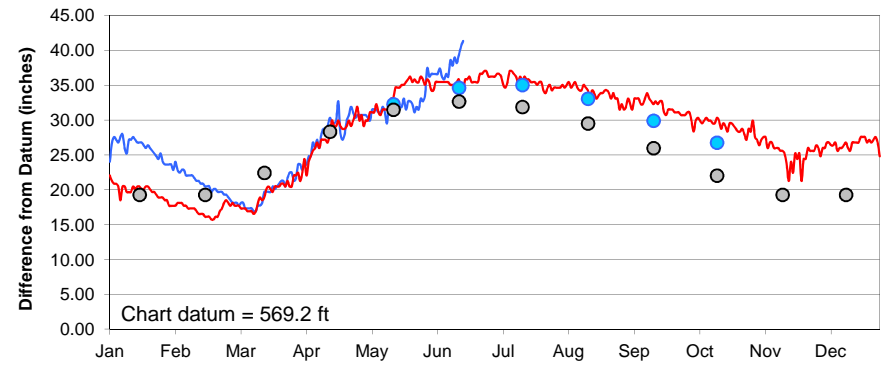

Lake Superior

Lake Michigan-Huron

Lake St. Clair

Lake Erie

Lake Ontario

**U.S. Army Corps of Engineers
Detroit District**
<http://www.lre.usace.army.mil>