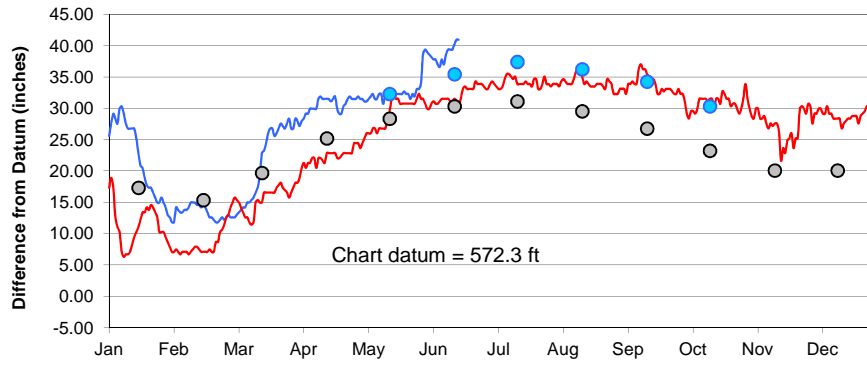

Lake Superior

Lake Michigan-Huron

Lake St. Clair

Lake Erie

Lake Ontario

**U.S. Army Corps of Engineers
Detroit District**
<http://www.lre.usace.army.mil>