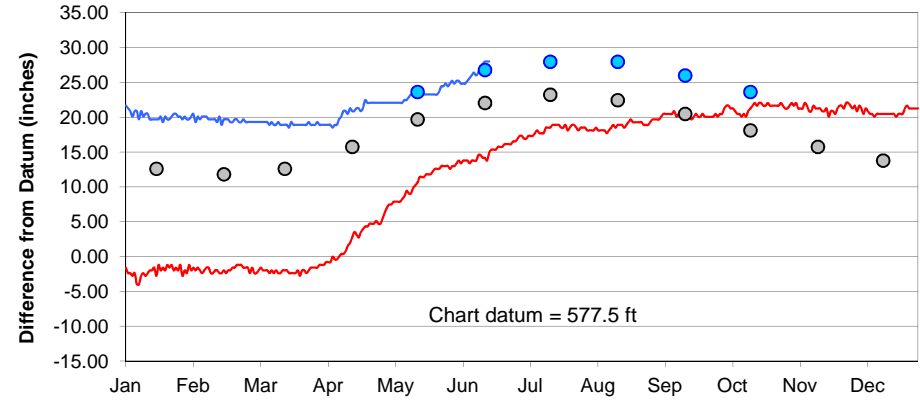

Lake Superior

Lake Michigan-Huron

Lake St. Clair

Lake Erie

Lake Ontario

**U.S. Army Corps of Engineers
Detroit District**
<http://www.lre.usace.army.mil>