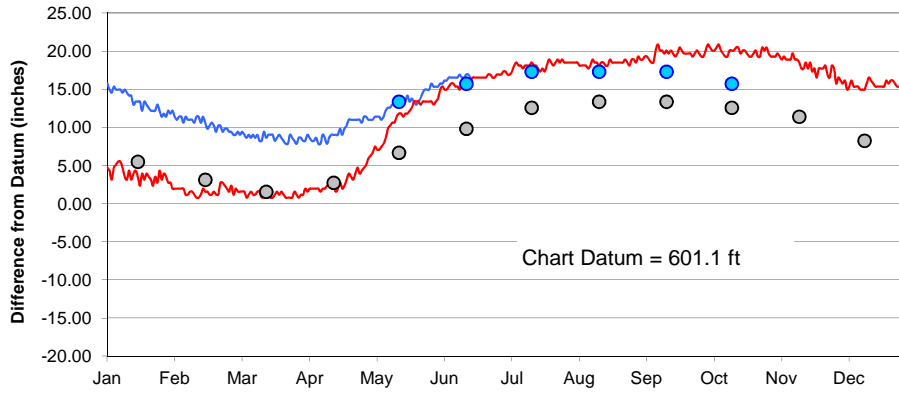

Lake Superior

Lake Michigan-Huron

Lake St. Clair

Lake Erie

Lake Ontario

**U.S. Army Corps of Engineers
Detroit District**
<http://www.lre.usace.army.mil>