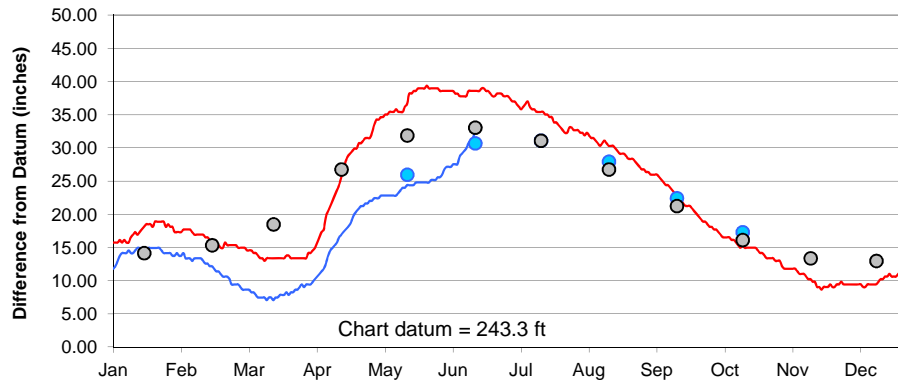

Lake Superior

Lake Michigan-Huron

Lake St. Clair

Lake Erie

Lake Ontario

**U.S. Army Corps of Engineers
Detroit District**
<http://www.lre.usace.army.mil>