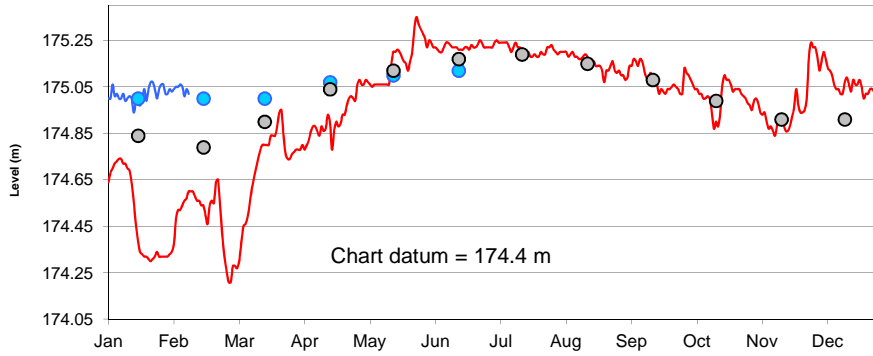

Lake Superior

Lake Michigan-Huron

Lake St. Clair

Lake Erie

Lake Ontario

**U.S. Army Corps of Engineers
Detroit District**
<http://www.lre.usace.army.mil>