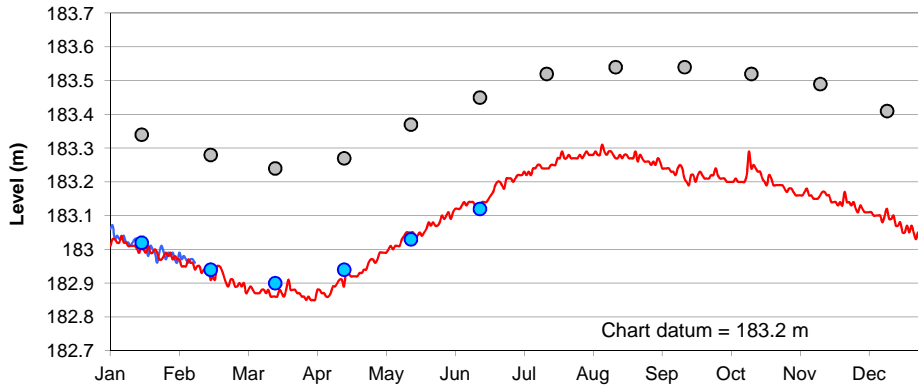

Lake Superior

Lake Michigan-Huron

Lake St. Clair

Lake Erie

Lake Ontario

**U.S. Army Corps of Engineers
Detroit District**
<http://www.lre.usace.army.mil>