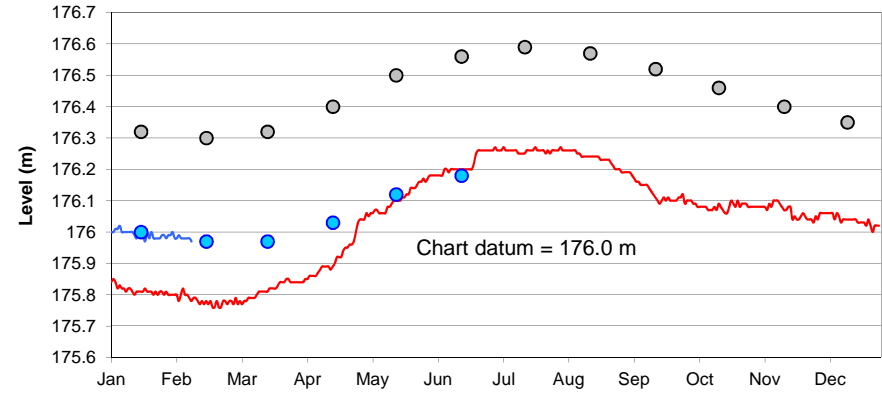

Lake Superior

Lake Michigan-Huron

Lake St. Clair

Lake Erie

Lake Ontario

**U.S. Army Corps of Engineers
Detroit District**
<http://www.lre.usace.army.mil>