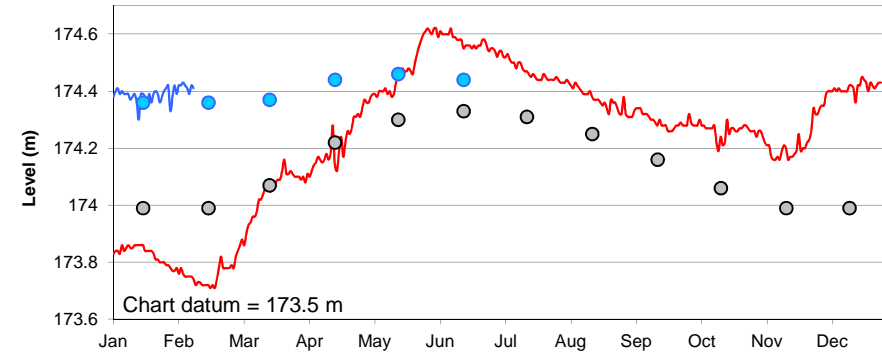

Lake Superior

Lake Michigan-Huron

Lake St. Clair

Lake Erie

Lake Ontario

**U.S. Army Corps of Engineers
Detroit District**
<http://www.lre.usace.army.mil>