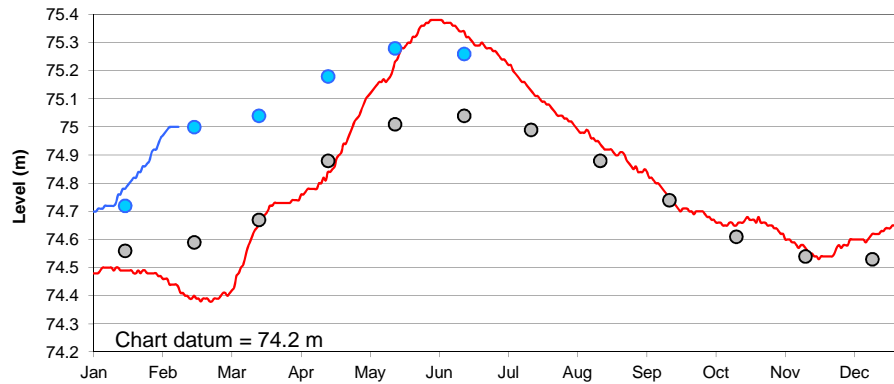

Lake Superior

Lake Michigan-Huron

Lake St. Clair

Lake Erie

Lake Ontario

**U.S. Army Corps of Engineers
Detroit District**
<http://www.lre.usace.army.mil>