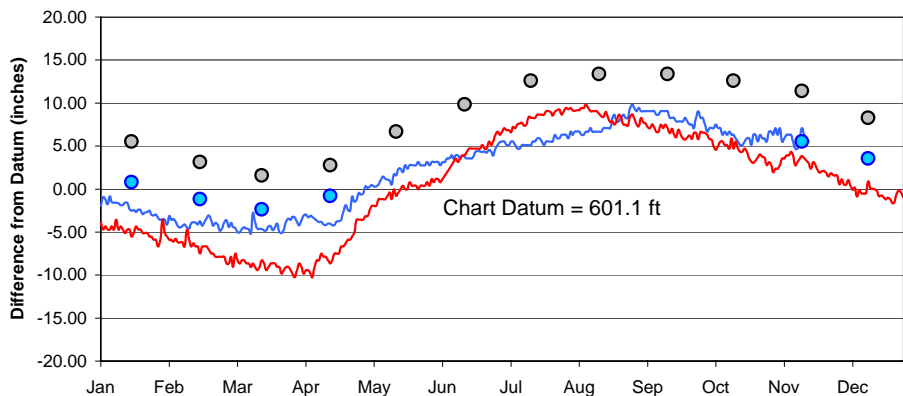

Lake Superior

Lake Michigan-Huron

Lake St. Clair

Lake Erie

Lake Ontario

U.S. Army Corps of Engineers
 Detroit District
<http://www.lre.usace.army.mil>