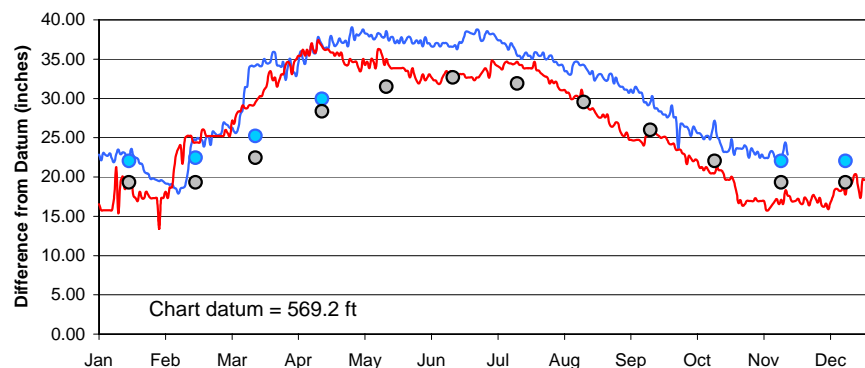

Lake Superior

Lake Michigan-Huron

Lake St. Clair

Lake Erie

Lake Ontario

U.S. Army Corps of Engineers
 Detroit District
<http://www.lre.usace.army.mil>