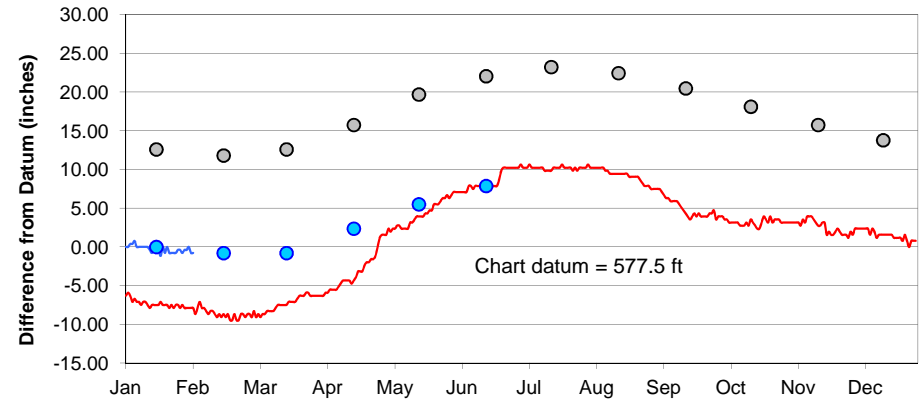

Lake Superior

Lake Michigan-Huron

Lake St. Clair

Lake Erie

Lake Ontario

**U.S. Army Corps of Engineers
Detroit District**
<http://www.lre.usace.army.mil>