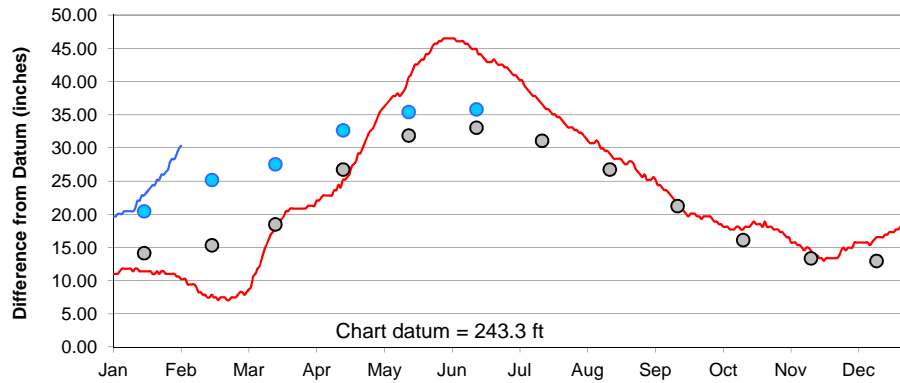

Lake Superior

Lake Michigan-Huron

Lake St. Clair

Lake Erie

Lake Ontario

**U.S. Army Corps of Engineers
Detroit District**
<http://www.lre.usace.army.mil>