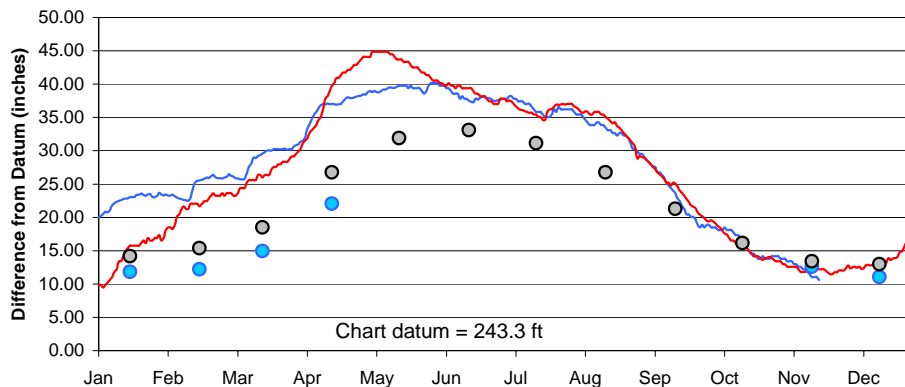

Lake Superior

Lake Michigan-Huron

Lake St. Clair

Lake Erie

Lake Ontario

U.S. Army Corps of Engineers
 Detroit District
<http://www.lre.usace.army.mil>