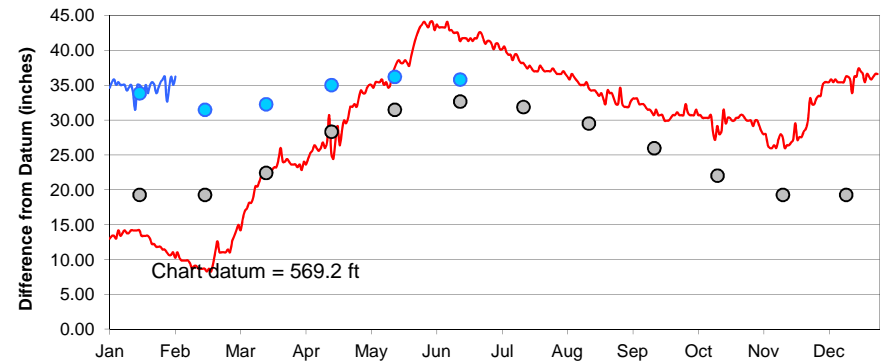

Lake Superior

Lake Michigan-Huron

Lake St. Clair

Lake Erie

Lake Ontario

**U.S. Army Corps of Engineers
Detroit District**
<http://www.lre.usace.army.mil>