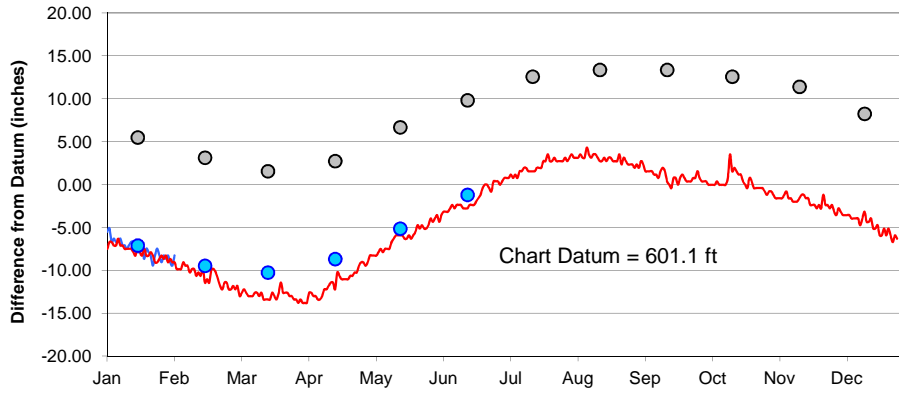

Lake Superior

Lake Michigan-Huron

Lake St. Clair

Lake Erie

Lake Ontario

**U.S. Army Corps of Engineers
Detroit District**
<http://www.lre.usace.army.mil>