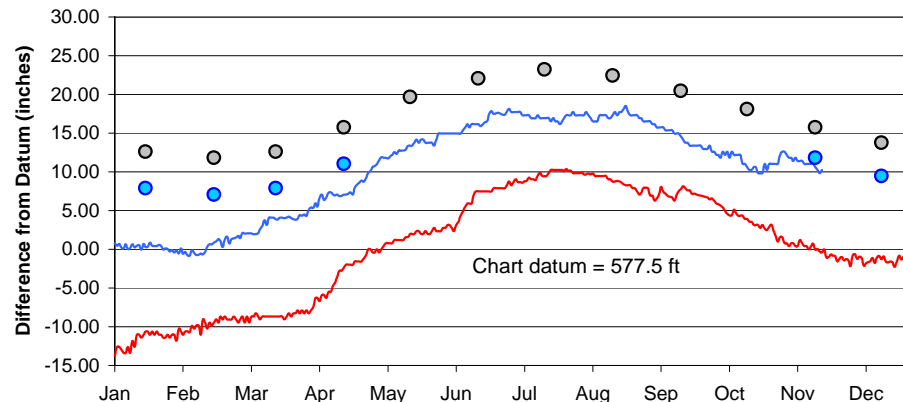

Lake Superior

Lake Michigan-Huron

Lake St. Clair

Lake Erie

Lake Ontario

U.S. Army Corps of Engineers
 Detroit District
<http://www.lre.usace.army.mil>