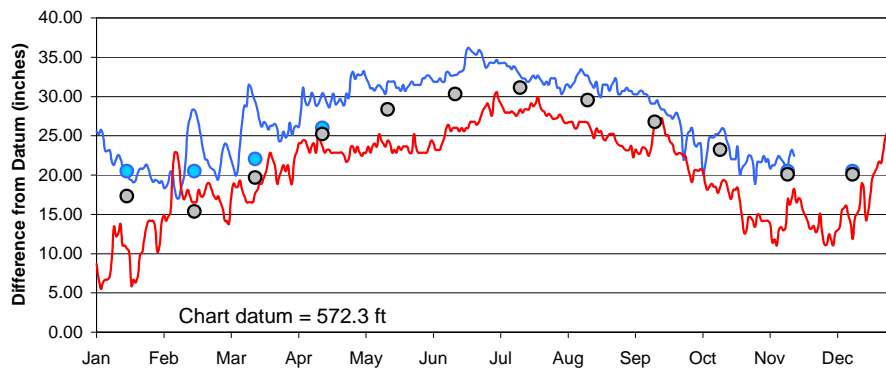

Lake Superior

Lake Michigan-Huron

Lake St. Clair

Lake Erie

Lake Ontario

U.S. Army Corps of Engineers
 Detroit District
<http://www.lre.usace.army.mil>