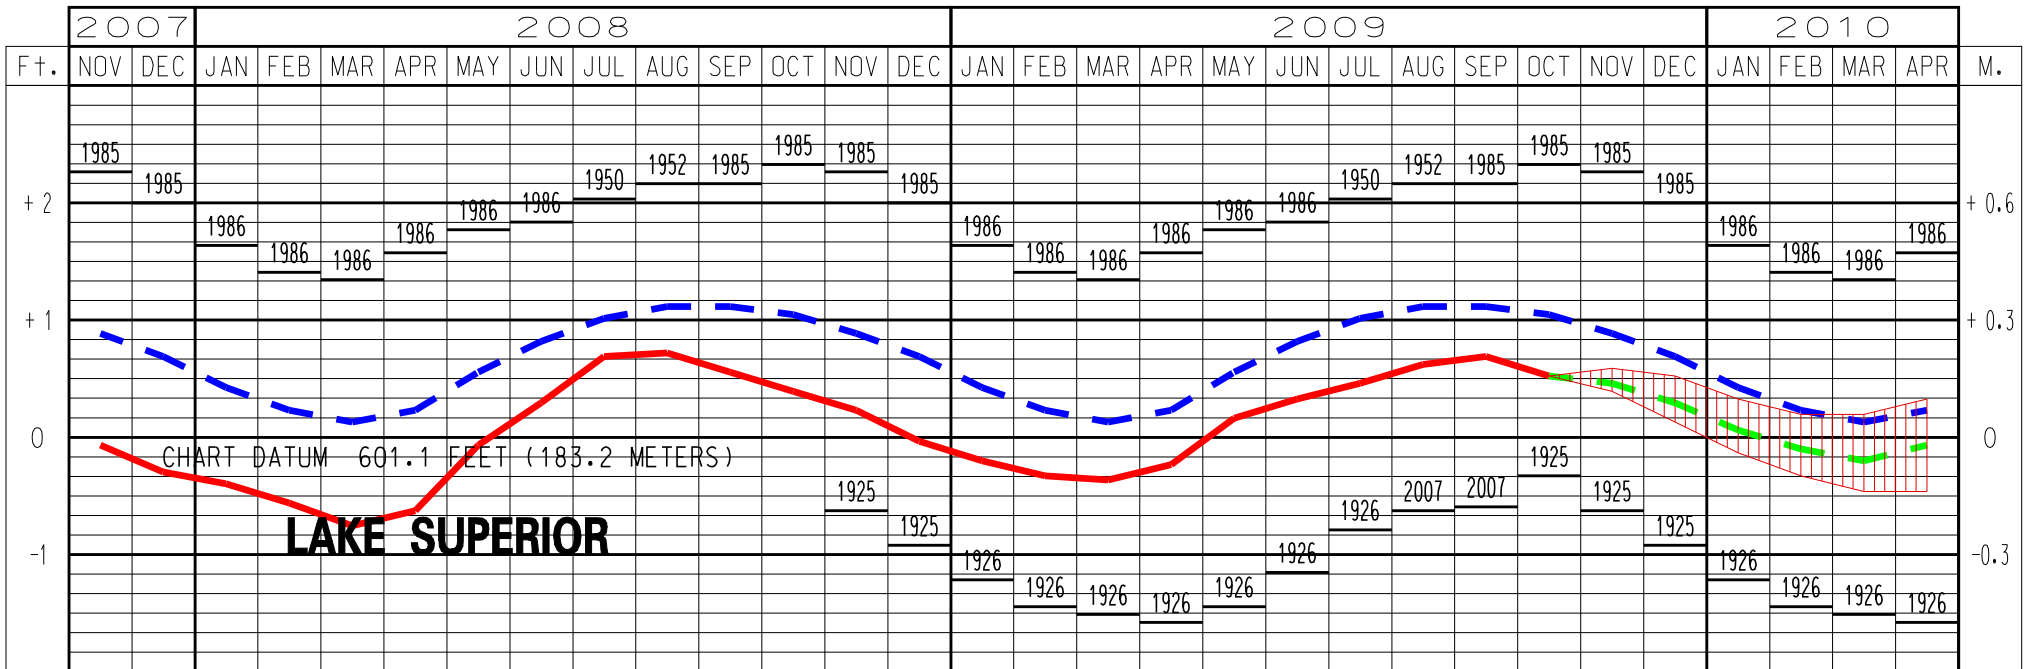

LAKE SUPERIOR WATER LEVELS – NOVEMBER 2009

LEGEND

LAKE LEVELS

RECORDED

PROJECTED

AVERAGE **

MAXIMUM **

MINIMUM **

** Average, Maximum and Minimum for period 1918-2008