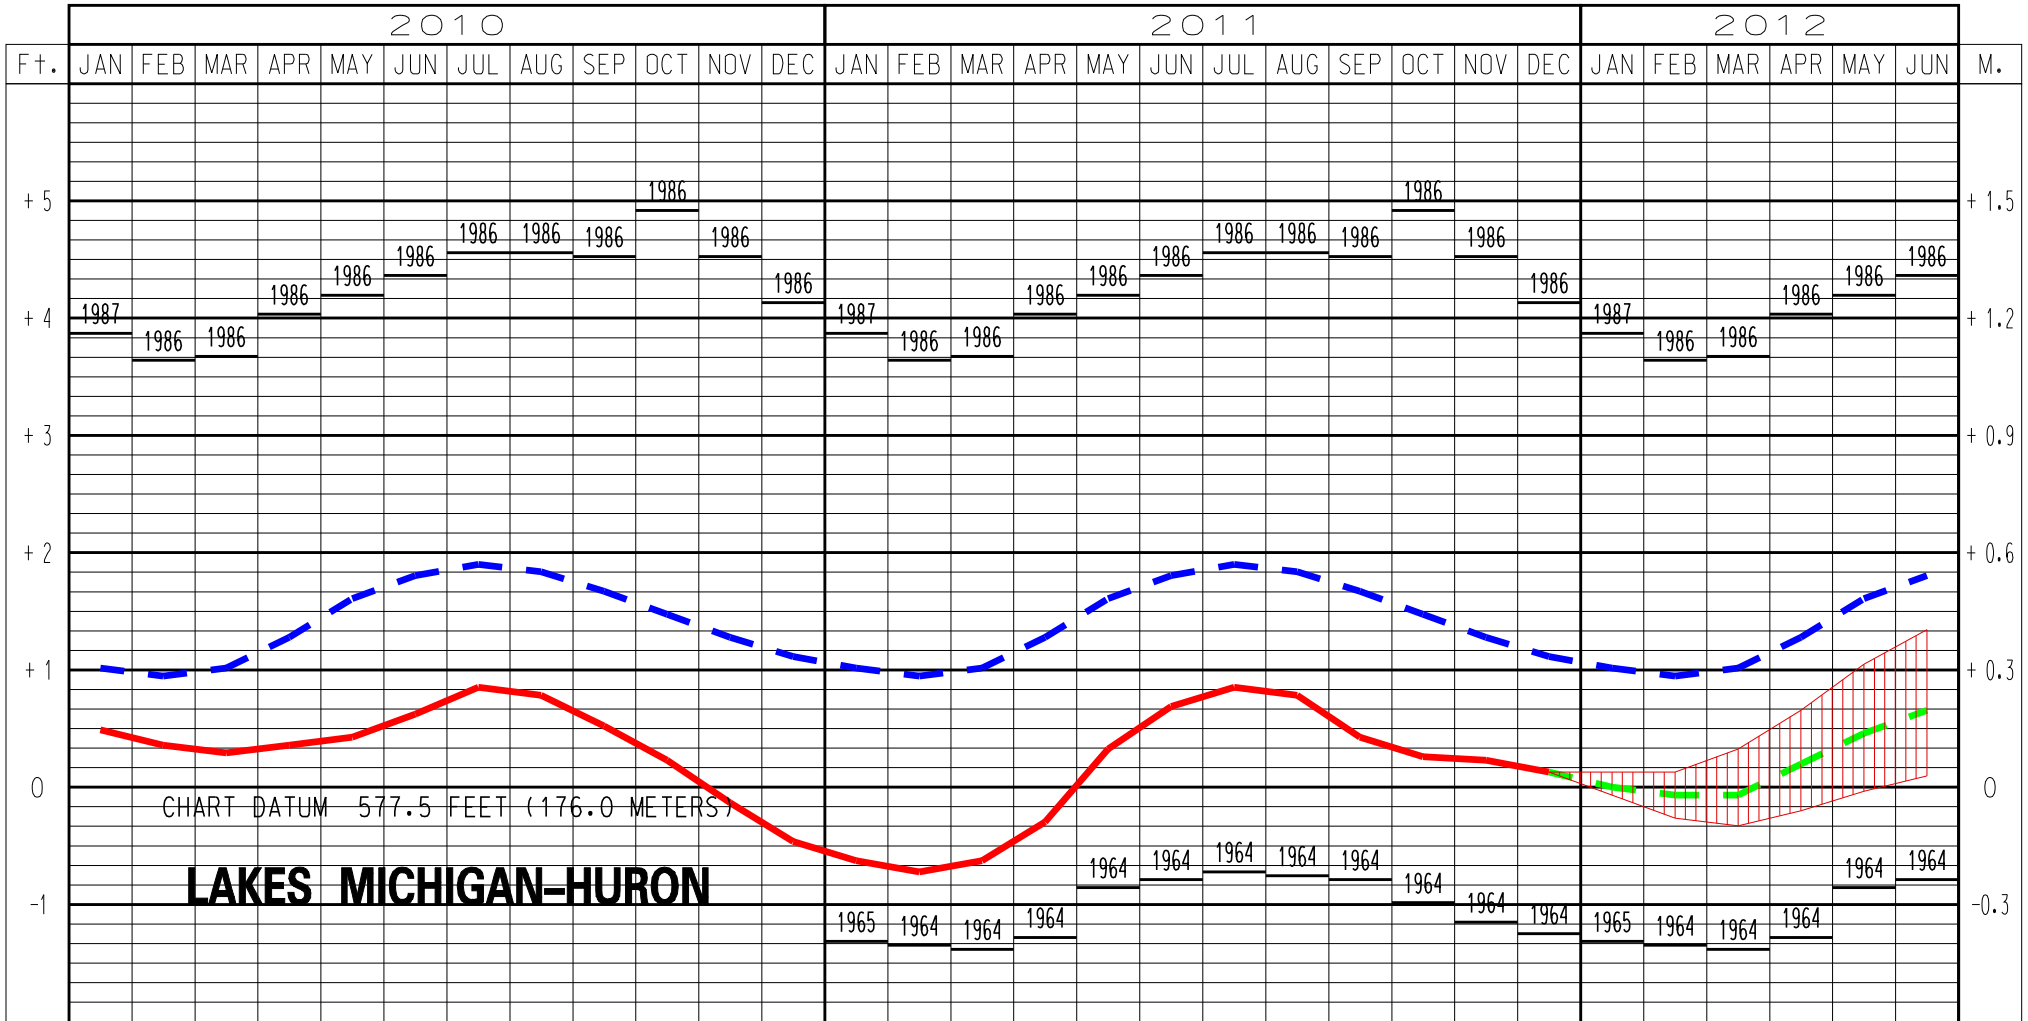

LAKES MICHIGAN-HURON WATER LEVELS - JANUARY 2012

LEGEND

LAKE LEVELS

RECORDED

PROJECTED

AVERAGE **

MAXIMUM **

MINIMUM **

** Average, Maximum and Minimum for period 1918-2010